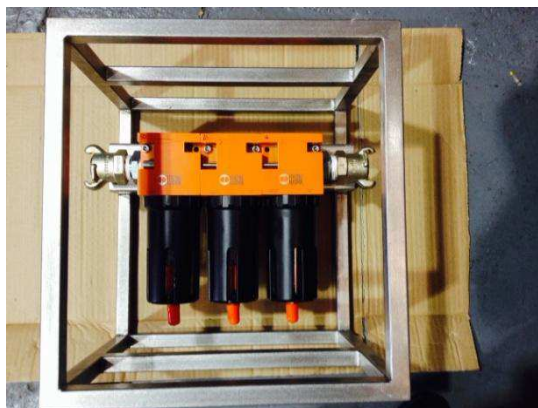

### Air Filter Skid

Side view

Top view

The Portable Air Filter Skid is used in humid conditions to assist with the smooth running of air-driven pumps. Situated in between airline and air driven pumps, connected via crowsfeet airline connections, the filter extracts moisture from the air supply while in operation.

### Features

- Three air filters, connected together
- Three filter element specifications: 50 microns, 20 microns, 4 microns
- Top-mounted carry handle for easy portability
- Crowsfeet connections
- Low cost replaceable filter elements
- Connect-in and ready to use
- Robust construction

### Typical Overall Dimensions / Weight

- 30cms x 36cms x 38cms
- 9.5kg